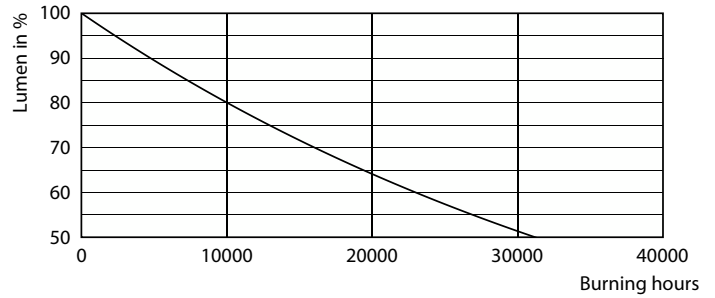

Product data

General Information	
Cap-Base	G9 [G9]
Nominal lifetime	15,000 hour(s)
Switching Cycle	50,000
Lighting Technology	LED
Flux measurement reference	Sphere
CE mark	Yes
EU RoHS compliant	Yes
Light Technical	
Color Code	827 [CCT of 2700K]
Luminous Flux	570 lumen
Color Designation	Warm White (WW)
Correlated Color Temperature (Nom)	2700 K
Luminous Efficacy (rated) (Nom)	118.00 lm/W
Color Consistency	<6
Color rendering index (CRI)	80
LLMF At End Of Nominal Lifetime (Nom)	70 %

Light Distribution Diagram - CorePro LEDcapsule ND 4.8-60W G9 827

CorePro LEDcapsule MV

Photometric data

Spectral Power Distribution Colour - CorePro LEDcapsule ND 4.8-60W G9 827

Lifetime

Life Expectancy Diagram - CorePro LEDcapsule ND 4.8-60W G9 827