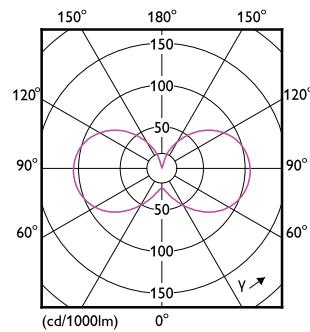

General uniform lighting - CorePro LEDcapsule ND 4.8-60W G9 827

Light Distribution Diagram - CorePro LEDcapsule ND 4.8-60W G9 827