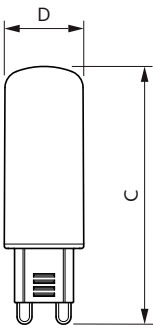

CorePro LEDcapsule MV

Approval and Application

Energy Efficiency Class	E
Suitable For Accent Lighting	No
Energy Consumption kWh/1000 h	5 kWh
EPREL Registration Number	397599
EyeComfort	Yes

Product Data

Full product code	871869965780200
Order product name	CorePro LEDcapsule ND 4.8-60W G9 827

Order code	929002055102
Numerator - Quantity Per Pack	1
Numerator - Packs per outer box	12
Material Nr. (12NC)	929002055102
Full product name	CorePro LEDcapsule ND 4.8-60W G9 827
EAN/UPC - Case	8718699657819
EAN/UPC - Product/Case	8718699657802

Dimensional drawing

Product	D	C
CorePro LEDcapsule ND 4.8-60W G9 827	19 mm	60 mm