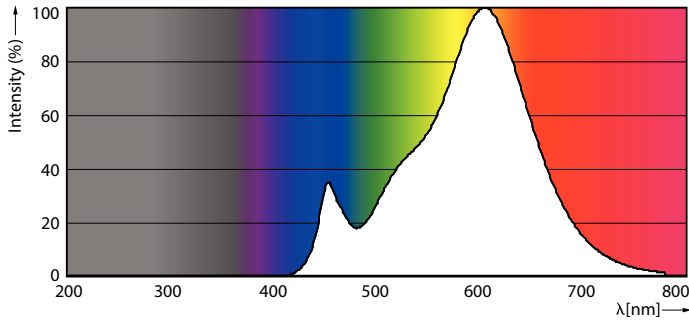

CorePro LEDcapsule MV

Photometric data

Spectral Power Distribution Colour - CorePro LEDcapsule ND 4.8-60W G9 827