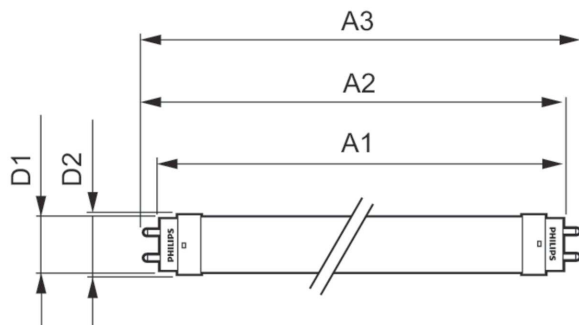

### Product data

General Information		Starting Time (Nom)	
Lighting Technology	LED		0.5 s
Flux measurement reference	Sphere	Warm-up time to 60% light	0.5 s
Switching Cycle	50,000	Power Factor (Fraction)	0.5
Nominal lifetime	15,000 hour(s)	Voltage (Nom)	220-240 V
Cap-Base	G13 [Medium Bi-Pin Fluorescent]		
Light Technical		Temperature	
Color Code	865 [CCT of 6500K]	Ambient temperature range	-20 °C to 45 °C
Beam Angle (Nom)	240 degree(s)	T-Case Maximum (Nom)	55 °C
Luminous Flux	800 lumen		
Color Designation	Cool Daylight	Controls and Dimming	
Correlated Color Temperature (Nom)	6500 K	Dimmable	No
Luminous Efficacy (rated) (Nom)	100.00 lm/W		
Color Consistency	<6	Mechanical and Housing	
Color rendering index (CRI)	80	Bulb Material	Glass
LLMF At End Of Nominal Lifetime (Nom)	70 %	Product Length	600 mm
		Bulb Shape	Tube, double-ended
Operating and Electrical		Approval and Application	
Line Frequency	50 to 60 Hz	Energy Efficiency Class	F
Input Frequency	50 to 60 Hz	Energy Saving Product	Yes
Power Consumption	8 W	Approval Marks	RoHS compliance CE marking KEMA Keur certificate

## Product Data

Full product code	871869969706800
Order product name	Ecofit LEDtube 600mm 8W 865 T8 I
Order code	929001276322

Numerator - Quantity Per Pack	1
Numerator - Packs per outer box	20
Material number (12NC)	929001276322
Full product name	Ecofit LEDtube 600mm 8W 865 T8 I
EAN/UPC - Case	8718699697075

## Dimensional drawing

Product	D1	D2	A1	A2	A3
Ecofit LEDtube 600mm 8W 865 T8 I	25.7 mm	28 mm	588.5 mm	595.5 mm	602.5 mm