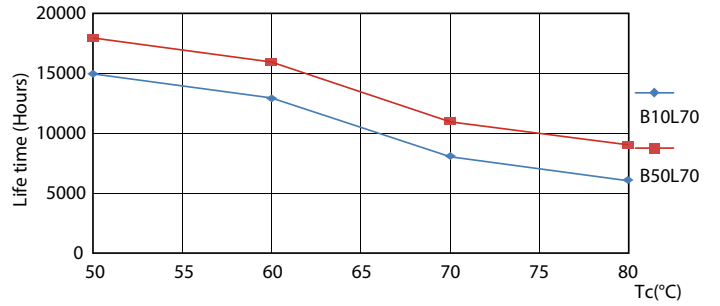

Life Expectancy Diagram - Ecofit LEDtube 600mm 8W 865 T8 I

Lumen Maintenance Diagram - Ecofit LEDtube 600mm 8W 865 T8 I