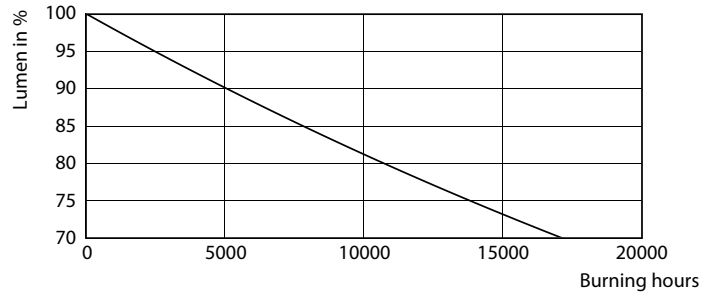

Ecofit Ledtubes T8

Lifetime

Lumen Maintenance Diagram - Ecofit LEDtube 600mm 8W 865 T8 I