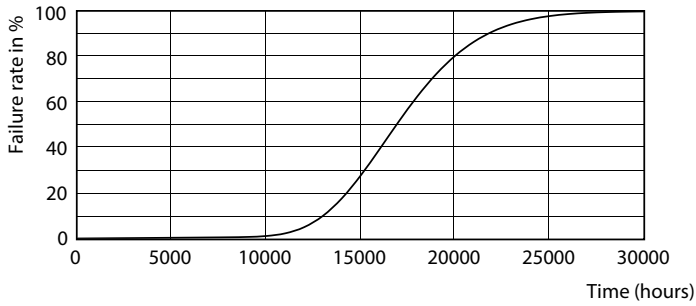

Lumen Maintenance Diagram - Ecofit LEDtube 600mm 8W 865 T8 I

Life Expectancy Diagram - Ecofit LEDtube 600mm 8W 865 T8 I