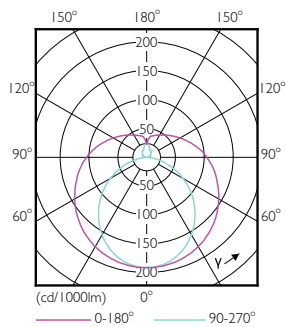

Photometric data

Light Distribution Diagram - Ecofit LEDtube 600mm 8W 865 T8 I