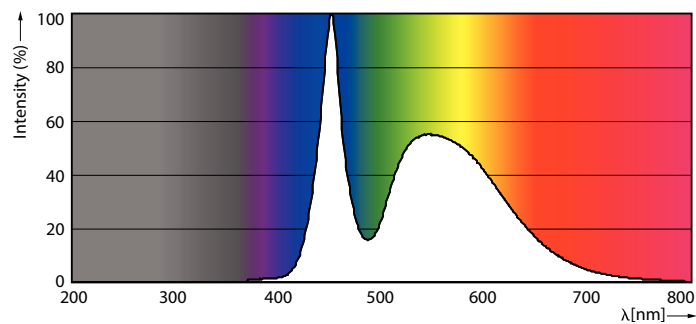

Spectral Power Distribution Colour - Ecofit LEDtube 600mm 8W 865 T8 I