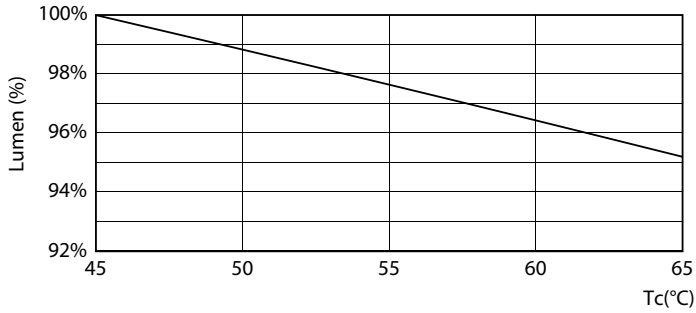

Ecofit Ledtubes T8

Lifetime

Lumen Maintenance Diagram - Ecofit LEDtube 600mm 8W 865 T8 I