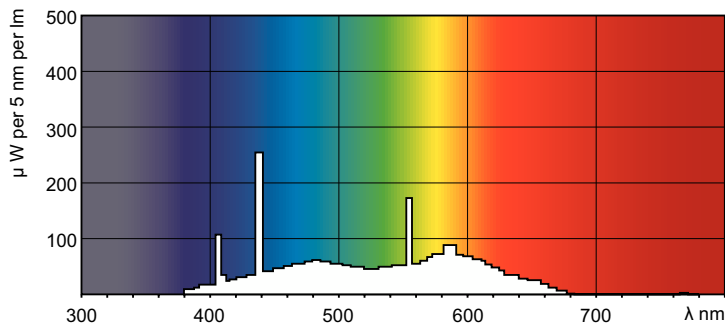

TL-D Standard Colours

EAN/UPC - Case

6922341996351

Dimensional drawing

Product	D (max)	A (max)	B (max)	B (min)	C (max)
TL-D 36W/54-765 1SL/25	28 mm	1,199.4 mm	1,206.5 mm	1,204.1 mm	1,213.6 mm

Photometric data

Spectral Power Distribution Colour - TL-D 36W/54-765 1SL/25

Lifetime

Life Expectancy Diagram - TL-D 36W/54-765 1SL/25

Life Expectancy Diagram - TL-D 36W/54-765 1SL/25

TL-D Standard Colours

Lifetime

Lumen Maintenance Diagram - TL-D 36W/54-765 1SL/25