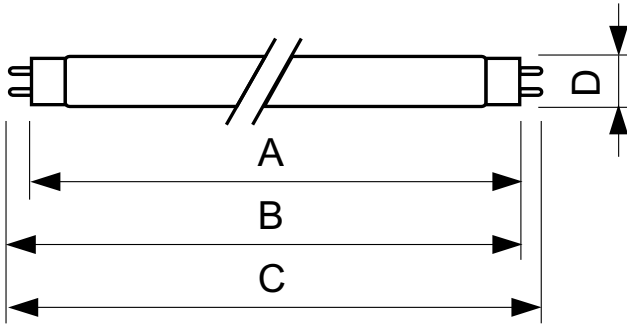

Approval and Application	
Mercury (Hg) Content (Nom)	5.0 mg
Energy Consumption kWh/1000 h	43 kWh

Product Data	
Full product code	694793919444500
Order product name	TL-D 36W/54-765 1SL/25
Order code	928048505453
Numerator - Quantity Per Pack	1
Numerator - Packs per outer box	25
Material Nr. (12NC)	928048505453
Full product name	TL-D 36W/54-765 1SL/25

TL-D Standard Colours

EAN/UPC - Case

6922341996351

Dimensional drawing

Product	D (max)	A (max)	B (max)	B (min)	C (max)
TL-D 36W/54-765 1SL/25	28 mm	1,199.4 mm	1,206.5 mm	1,204.1 mm	1,213.6 mm

Photometric data