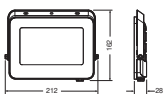

Dimensions & Weight

Length	209.00 mm
Width	165.00 mm
Height	28.00 mm
Product weight	765.00 g
Cable length	500 mm

Materials & Colors

Product color	Gray
Housing color	Gray
Body material	Aluminum
Cover material	GLASS