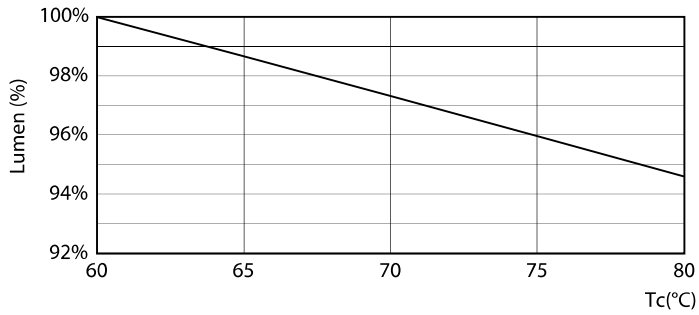

LEDtube 15K FailureRate

LEDtube 15K LumenVsTc