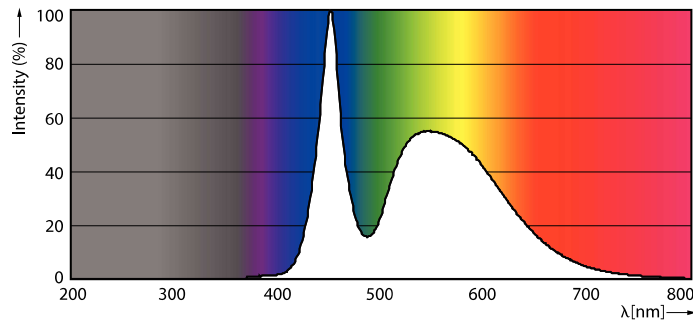

Photometric data

LEDtube 16W G13 765 CN I G

LEDtube 16W G13 765