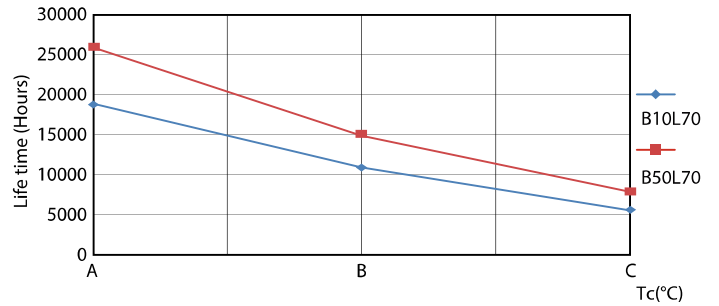

LEDtube 15K LifetimeVsTc