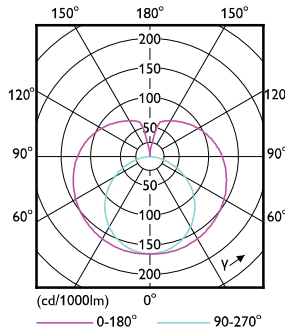

Product data

General Information		Power Factor (Nom)	
Cap-Base	G13 [Medium Bi-Pin Fluorescent]		0.5
EU RoHS compliant	Yes	Voltage (Nom)	220-240 V
Nominal Lifetime (Nom)	15000 h	Temperature	
Switching Cycle	50000X	T-Ambient (Max)	45 °C
		T-Ambient (Min)	-20 °C
Light Technical		T-Storage (Max)	65 °C
Color Code	765 [CCT of 6500K]	T-Storage (Min)	-40 °C
Beam Angle (Nom)	240 °	T-Case Maximum (Nom)	60 °C
Luminous Flux (Nom)	1600 lm	Controls and Dimming	
Color Designation	Cool Daylight	Dimmable	No
Correlated Color Temperature (Nom)	6500 K	Mechanical and Housing	
Luminous Efficacy (rated) (Nom)	100.00 lm/W	Product Length	1200 mm
Color Consistency	<7	Approval and Application	
Color Rendering Index (Nom)	70	Energy Efficiency Label (EEL)	A+
LLMF At End Of Nominal Lifetime (Nom)	70 %	Energy Saving Product	Yes
Operating and Electrical		Approval Marks	RoHS compliance KEMA Keur certificate
Input Frequency	50 to 60 Hz	Energy Consumption kWh/1000 h	16 kWh
Power (Nom)	16 W		
Starting Time (Nom)	0.5 s		
Warm Up Time to 60% Light (Nom)	0.5 s		

Numerator - Packs per outer box	20
Material Nr. (12NC)	929002351940
Net Weight (Piece)	0.225 kg

Dimensional drawing

Product	A1	A2	A3
Ledtube DE 1200mm 16W 765 T8 G13	1198 mm	1205 mm	1212 mm

LEDtube 600mm 16W 1600lm 6500K G13

Photometric data

LEDtube 16W G13 765 CN I G

LEDtube 16W G13

LEDtube 16W G13 765

Ecofit Ledtubes T8

Lifetime

LEDtube 15K FailureRate

LEDtube 15K