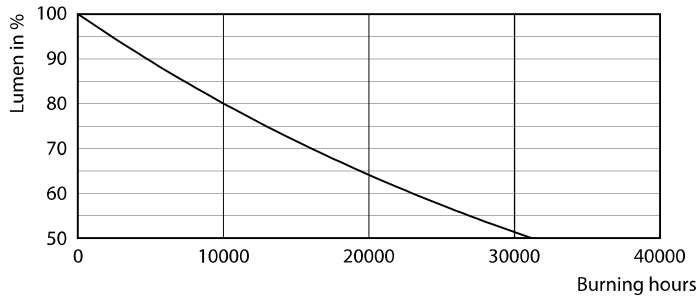

LEDtube 15K