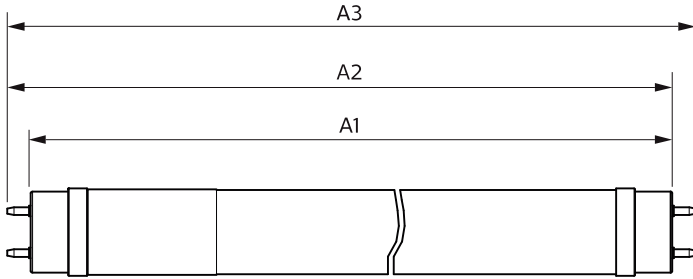

Product data

General Information		Power Factor (Nom)	
Cap-Base	G13 [Medium Bi-Pin Fluorescent]		0.5
EU RoHS compliant	Yes	Voltage (Nom)	220-240 V
Nominal Lifetime (Nom)	15000 h	Temperature	
Switching Cycle	50000X	T-Ambient (Max)	45 °C
		T-Ambient (Min)	-20 °C
Light Technical		T-Storage (Max)	65 °C
Color Code	765 [CCT of 6500K]	T-Storage (Min)	-40 °C
Beam Angle (Nom)	240 °	T-Case Maximum (Nom)	60 °C
Luminous Flux (Nom)	1600 lm	Controls and Dimming	
Color Designation	Cool Daylight	Dimmable	No
Correlated Color Temperature (Nom)	6500 K	Mechanical and Housing	
Luminous Efficacy (rated) (Nom)	100.00 lm/W	Product Length	1200 mm
Color Consistency	<7	Approval and Application	
Color Rendering Index (Nom)	70	Energy Efficiency Label (EEL)	A+
LLMF At End Of Nominal Lifetime (Nom)	70 %	Energy Saving Product	Yes
Operating and Electrical		Approval Marks	RoHS compliance KEMA Keur certificate
Input Frequency	50 to 60 Hz	Energy Consumption kWh/1000 h	16 kWh
Power (Nom)	16 W		
Starting Time (Nom)	0.5 s		
Warm Up Time to 60% Light (Nom)	0.5 s		

Ecofit Ledtubes T8

Product Data	
Full product code	694793919172700
Order product name	Ledtube DE 1200mm 16W 765 T8 G13
EAN/UPC - Product	6947939191727
Order code	929002351940
Numerator - Quantity Per Pack	1

Numerator - Packs per outer box	20
Material Nr. (12NC)	929002351940
Net Weight (Piece)	0.225 kg

Dimensional drawing

Product	A1	A2	A3
Ledtube DE 1200mm 16W 765 T8 G13	1198 mm	1205 mm	1212 mm

LEDtube 600mm 16W 1600lm 6500K G13