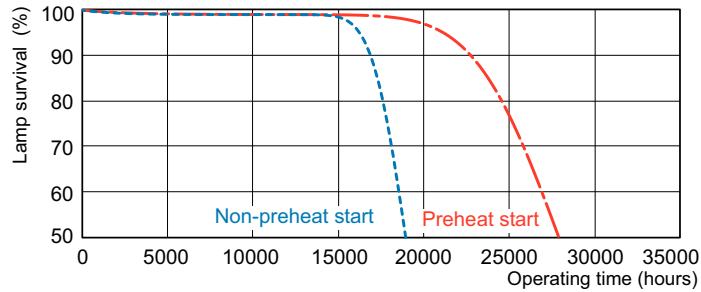

Product data

General Information		Operating and Electrical	
Flux measurement reference	Sphere	Power Consumption	34.9 W
Features	na [Not Applicable]	Lamp Current (Nom)	0.175 A
Cap-Base	G5 [G5]		
Light Technical		Controls and Dimming	
Color Code	840 [CCT of 4000K]	Dimmable	Yes
Luminous Flux	3,315 lumen		
Color Designation	Cool White (CW)	Mechanical and Housing	
Chromaticity Coordinate X (Nom)	0.38	Bulb Shape	T5 [16 mm (T5)]
Chromaticity Coordinate Y (Nom)	0.38		
Correlated Color Temperature (Nom)	4000 K	Approval and Application	
Luminous Efficacy (rated) (Nom)	94 lm/W	Energy Efficiency Class	F
Color rendering index (CRI)	80	Mercury (Hg) Content (Nom)	1.2 mg
		Energy Consumption kWh/1000 h	35 kWh
		EPREL Registration Number	423543

Photometric data

Spectral Power Distribution Colour - MASTER TL5 HE 35W/840 SLV/40

Lifetime

Life Expectancy Diagram - MASTER TL5 HE 35W/840 SLV/40

Life Expectancy Diagram - MASTER TL5 HE 35W/840 SLV/40

MASTER TL5 High Efficiency