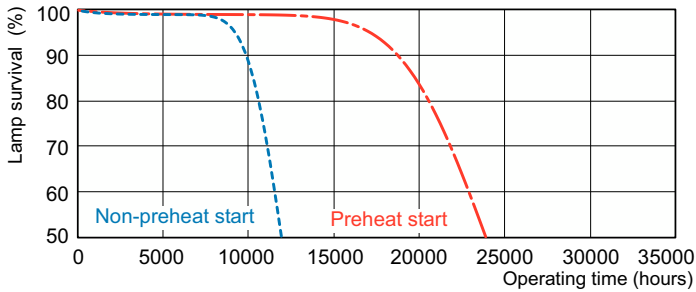

Product data

General Information		Operating and Electrical	
Flux measurement reference	Sphere	Power Consumption	34.9 W
Features	na [Not Applicable]	Lamp Current (Nom)	0.175 A
Cap-Base	G5 [G5]		
Light Technical		Controls and Dimming	
Color Code	840 [CCT of 4000K]	Dimmable	Yes
Luminous Flux	3,315 lumen		
Color Designation	Cool White (CW)	Mechanical and Housing	
Chromaticity Coordinate X (Nom)	0.38	Bulb Shape	T5 [16 mm (T5)]
Chromaticity Coordinate Y (Nom)	0.38		
Correlated Color Temperature (Nom)	4000 K	Approval and Application	
Luminous Efficacy (rated) (Nom)	94 lm/W	Energy Efficiency Class	F
Color rendering index (CRI)	80	Mercury (Hg) Content (Nom)	1.2 mg
		Energy Consumption kWh/1000 h	35 kWh
		EPREL Registration Number	423543

Photometric data

Spectral Power Distribution Colour - MASTER TL5 HE 35W/840 SLV/40

Lifetime

Life Expectancy Diagram - MASTER TL5 HE 35W/840 SLV/40

Life Expectancy Diagram - MASTER TL5 HE 35W/840 SLV/40

MASTER TL5 High Efficiency