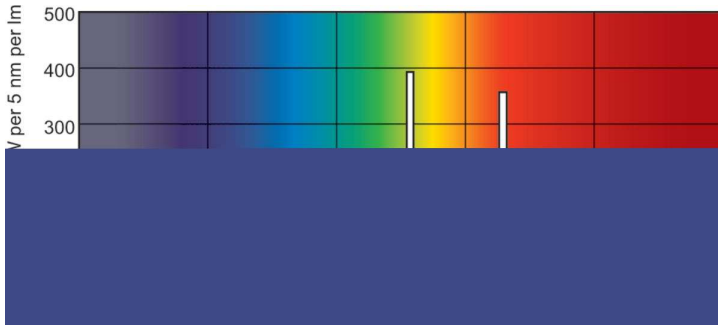

Product data

General Information		Operating and Electrical	
Flux measurement reference	Sphere	Power Consumption	34.9 W
Features	na [Not Applicable]	Lamp Current (Nom)	0.175 A
Cap-Base	G5 [G5]		
Light Technical		Controls and Dimming	
Color Code	840 [CCT of 4000K]	Dimmable	Yes
Luminous Flux	3,315 lumen		
Color Designation	Cool White (CW)	Mechanical and Housing	
Chromaticity Coordinate X (Nom)	0.38	Bulb Shape	T5 [16 mm (T5)]
Chromaticity Coordinate Y (Nom)	0.38		
Correlated Color Temperature (Nom)	4000 K	Approval and Application	
Luminous Efficacy (rated) (Nom)	94 lm/W	Energy Efficiency Class	F
Color rendering index (CRI)	80	Mercury (Hg) Content (Nom)	1.2 mg
		Energy Consumption kWh/1000 h	35 kWh
		EPREL Registration Number	423543

Photometric data

Spectral Power Distribution Colour - MASTER TL5 HE 35W/840 SLV/40

Lifetime

Life Expectancy Diagram - MASTER TL5 HE 35W/840 SLV/40

Life Expectancy Diagram - MASTER TL5 HE 35W/840 SLV/40

MASTER TL5 High Efficiency