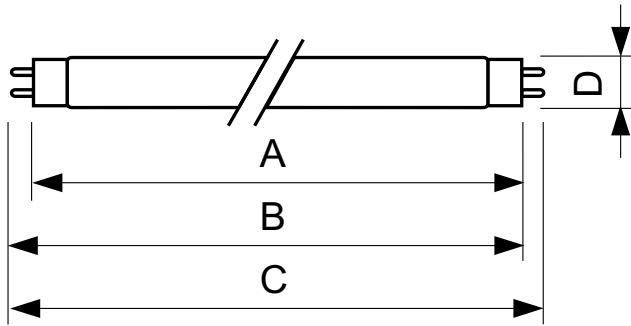

Operating and Electrical	
Power Consumption	36.0 W
Lamp Current (Nom)	0.440 A
Voltage (Nom)	103 V
Voltage (Nom)	103 V

Controls and Dimming	
Dimmable	Yes

Mechanical and Housing	
Bulb Shape	T8 [26 mm (T8)]

## Dimensional drawing

Product	D (max)	A (max)	B (max)	B (min)	C (max)
TL-D 36W/54-765 1SL/25	28 mm	1,199.4 mm	1,206.5 mm	1,204.1 mm	1,213.6 mm