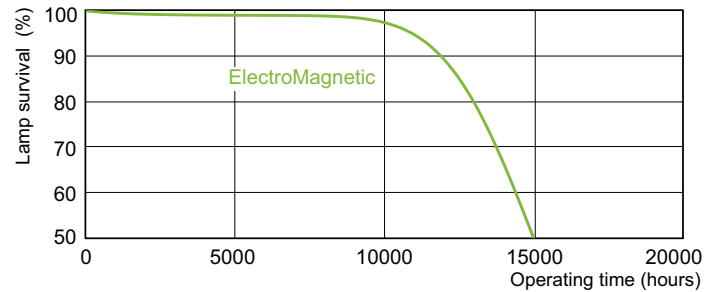

Life Expectancy Diagram - TL-D 36W/54-765 1SL/25