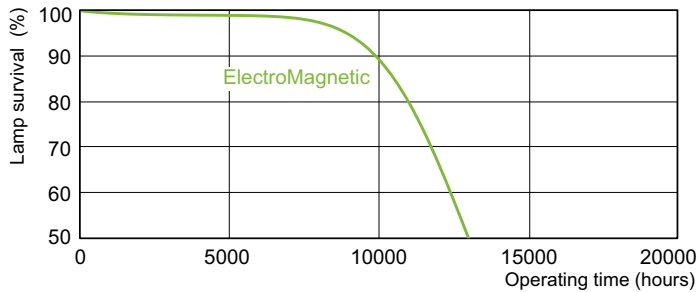

Lifetime

Life Expectancy Diagram - TL-D 36W/54-765 1SL/25