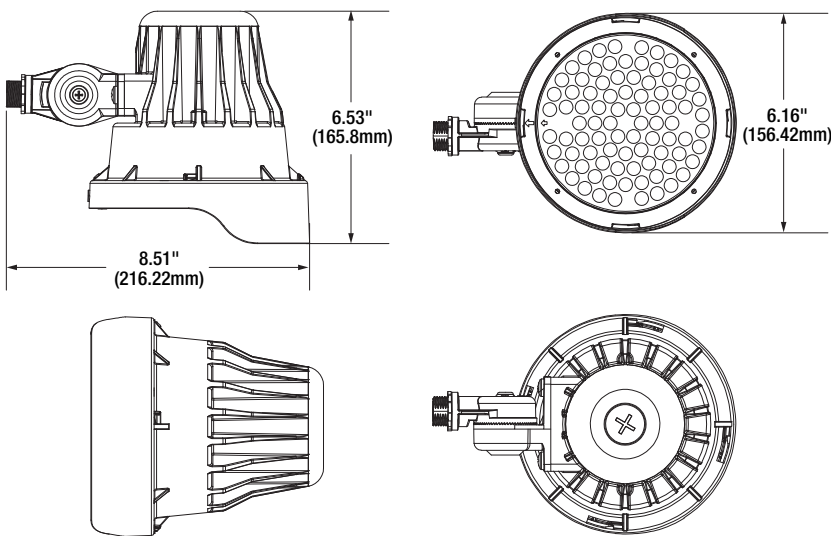

Installation

- 1/2" IPS threaded knuckle

Catalog #	Type
Project	
Comments	
Prepared by	

Ordering Guide

BULLTFL	2A	/	S030	UNH	D	8	SC2	/	XX
Product Name	Generation		Wattage	Voltage	Dimming	CRI	Color Temp		Color/Finish
BULLTFL = Bullet Flood Luminaire	2A = Generation 2A		S030 = 10.5/20/30W	UNH = 120-347V	D = 0-10V	8 = >80 CRI	SC2 = 3000/4000/5000K		BZ = Bronze BL = Black GR = Gray

Physical Information

Lamp Description	Length (in)	Width (in)	Height (in)	Weight (lbs)
BULLTFL2A	6.53	6.16	8.51	5

Photometric Information

Accessories

Item Number	Ordering Abbreviation	Item Description
60687	BULLTFLD2A/LARGEVISOR/BZ	Large Visor, bronze finish
63225	BULLTFLD2A/LARGEVISOR/BL	Large Visor, black finish
63226	BULLTFLD2A/LARGEVISOR/GR	Large Visor, gray finish
60689	GRDSTAKE1A	Garden Stake
60688	TENONADAPTER1A/BZ	Tenon Adapter, bronze finish
61169	TENONADAPTER1A/BL	Tenon Adapter, black finish
61170	TENONADAPTER1A/GR	Tenon Adapter, gray finish