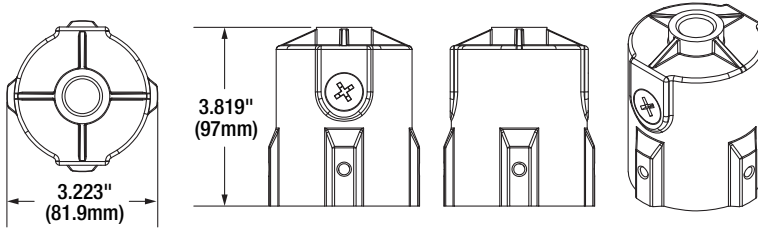

Tenon Adapter