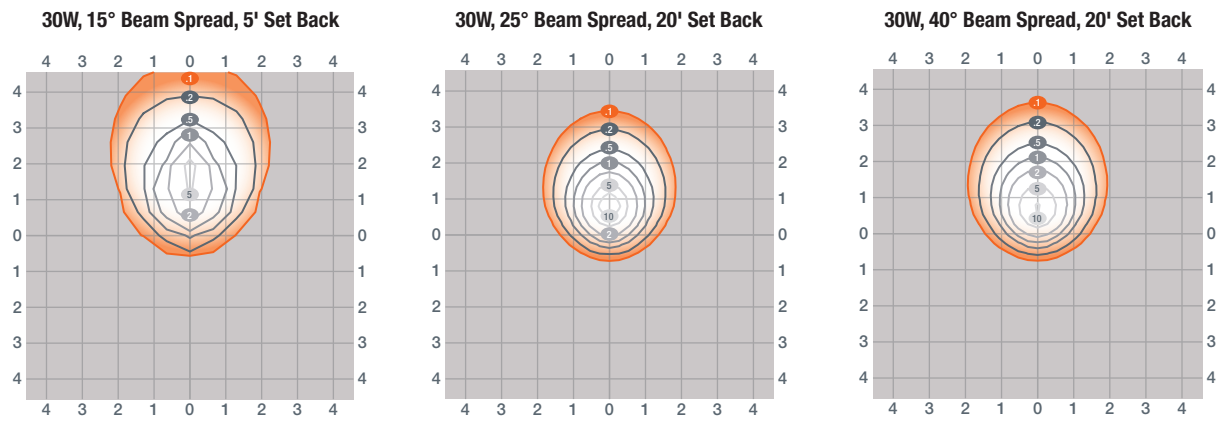

Installation

- 1/2" IPS threaded knuckle

Catalog #	Type
Project	
Comments	
Prepared by	

Ordering Guide

BULLTFL	2A	/	S030	UNH	D	8	SC2	/	XX
Product Name	Generation		Wattage	Voltage	Dimming	CRI	Color Temp		Color/Finish
BULLTFL = Bullet Flood Luminaire	2A = Generation 2A		S030 = 10.5/20/30W	UNH = 120-347V	D = 0-10V	8 = >80 CRI	SC2 = 3000/4000/5000K		BZ = Bronze BL = Black GR = Gray

Ordering Information

Item Number	Ordering Abbreviation	Power (W)	Input Voltage	Dimming	CRI	Color Temp (CCT)	Total Fixture Lumens (lm)	LPW	Color/Finish	DLC
63194	BULLTFL2A/S030UNHD8SC2/BZ	10.5/20/30W	120-347V	0-10V	>80	3000/4000/5000K	1400/2800/4200	Up to 140	Bronze	5.1 Prem.
63195	BULLTFL2A/S030UNHD8SC2/BL	10.5/20/30W	120-347V	0-10V	>80	3000/4000/5000K	1400/2800/4200	Up to 140	Black	5.1 Prem.
63196	BULLTFL2A/S030UNHD8SC2/GR	10.5/20/30W	120-347V	0-10V	>80	3000/4000/5000K	1400/2800/4200	Up to 140	Gray	5.1 Prem.

Physical Information

Lamp Description	Length (in)	Width (in)	Height (in)	Weight (lbs)
BULLTFL2A	6.53	6.16	8.51	5

Photometric Information

Accessories

Item Number	Ordering Abbreviation	Item Description
60687	BULLTFLD2A/LARGEVISOR/BZ	Large Visor, bronze finish
63225	BULLTFLD2A/LARGEVISOR/BL	Large Visor, black finish
63226	BULLTFLD2A/LARGEVISOR/GR	Large Visor, gray finish
60689	GRDSTAKE1A	Garden Stake
60688	TENONADAPTER1A/BZ	Tenon Adapter, bronze finish
61169	TENONADAPTER1A/BL	Tenon Adapter, black finish
61170	TENONADAPTER1A/GR	Tenon Adapter, gray finish