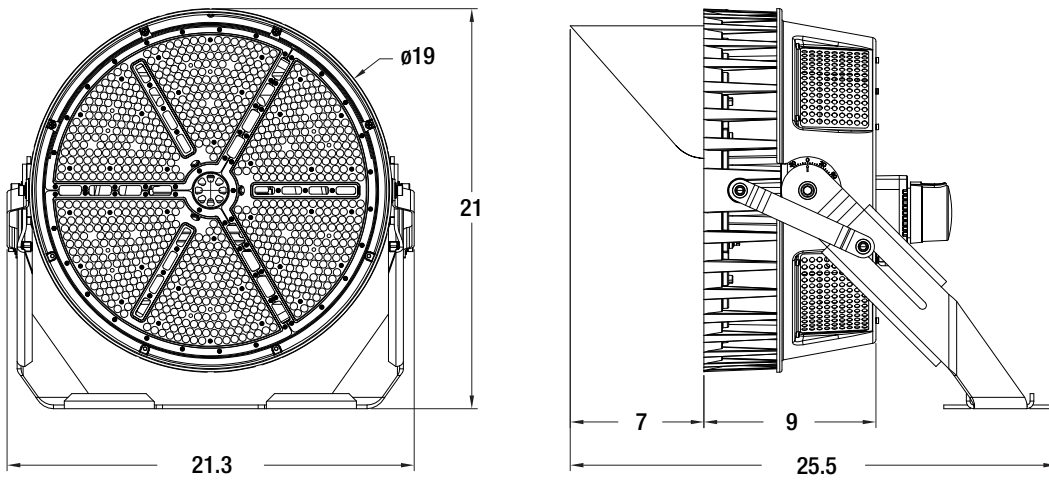

Slip Fitter for 400-500W

Slip Fitter for 750-1200W

Laser Pointer

Physical Information

Luminaire Description	Length (inches)	Width (inches)	Height (inches)	Weight (lb)	EPA	Cord Length
400/500W	16.2	15.9	16.1	33	1.6	1150mm/3.75'
750W	21.3	18.5	21	51	2.4	1150mm/3.75'
1200W	22.8	19.8	22.5	75	3.1	1150mm/3.75'

400-500W

750W

1200W

Dimensions in inches

Photometric Information

400W 4x4 60ft

500W 4x4 60ft

500W 5x5 60ft