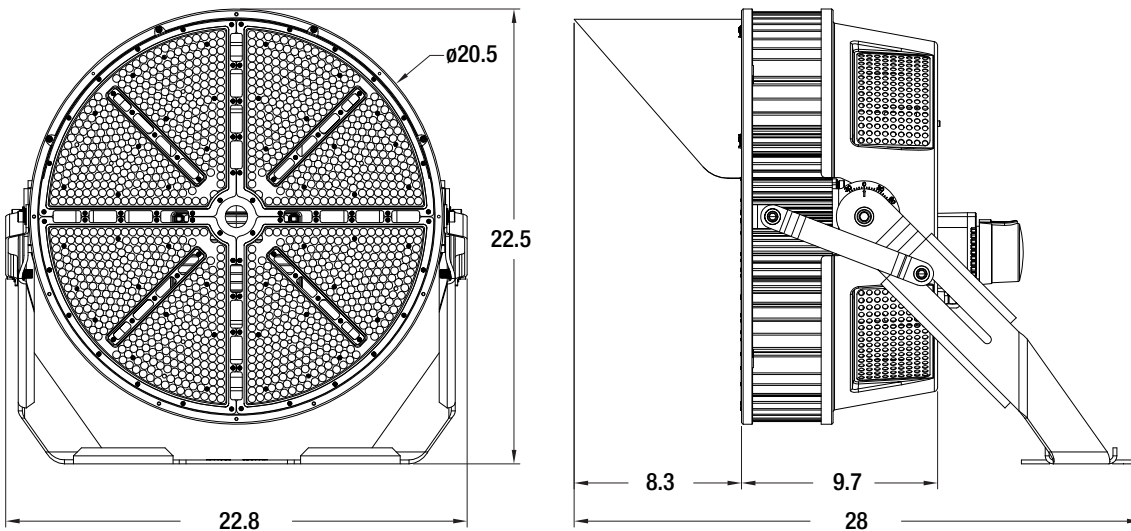

Slip Fitter for 400-500W

Slip Fitter for 750-1200W

Laser Pointer

Physical Information

Luminaire Description	Length (inches)	Width (inches)	Height (inches)	Weight (lb)	EPA	Cord Length
400/500W	16.2	15.9	16.1	33	1.6	1150mm/3.75'
750W	21.3	18.5	21	51	2.4	1150mm/3.75'
1200W	22.8	19.8	22.5	75	3.1	1150mm/3.75'

400-500W

750W

1200W

Dimensions in inches

Photometric Information

400W 4x4 60ft

500W 4x4 60ft

500W 5x5 60ft