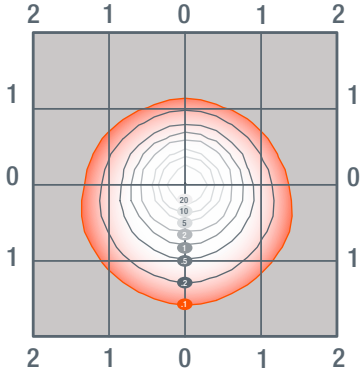

Slip Fitter for 400-500W

Slip Fitter for 750-1200W

Laser Pointer

Physical Information

Luminaire Description	Length (inches)	Width (inches)	Height (inches)	Weight (lb)	EPA	Cord Length
400/500W	16.2	15.9	16.1	33	1.6	1150mm/3.75'
750W	21.3	18.5	21	51	2.4	1150mm/3.75'
1200W	22.8	19.8	22.5	75	3.1	1150mm/3.75'

400-500W

750W

1200W

Dimensions in inches

Photometric Information

400W 4x4 60ft

500W 4x4 60ft

500W 5x5 60ft