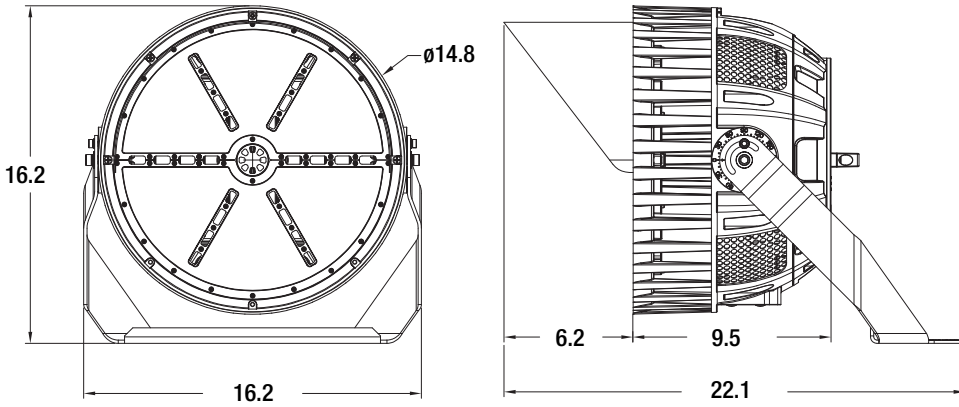

Slip Fitter for 400-500W

Slip Fitter for 750-1200W

Laser Pointer

Physical Information

Luminaire Description	Length (inches)	Width (inches)	Height (inches)	Weight (lb)	EPA	Cord Length
400/500W	16.2	15.9	16.1	33	1.6	1150mm/3.75'
750W	21.3	18.5	21	51	2.4	1150mm/3.75'
1200W	22.8	19.8	22.5	75	3.1	1150mm/3.75'

400-500W

750W

1200W

Dimensions in inches

Photometric Information

400W 4x4 60ft

500W 4x4 60ft

500W 5x5 60ft