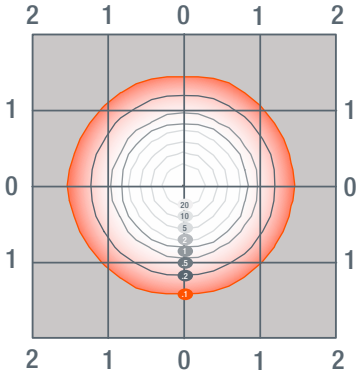

Slip Fitter for 400-500W

Slip Fitter for 750-1200W

Laser Pointer

Physical Information

Luminaire Description	Length (inches)	Width (inches)	Height (inches)	Weight (lb)	EPA	Cord Length
400/500W	16.2	15.9	16.1	33	1.6	1150mm/3.75'
750W	21.3	18.5	21	51	2.4	1150mm/3.75'
1200W	22.8	19.8	22.5	75	3.1	1150mm/3.75'

400-500W

750W

1200W

Dimensions in inches

Photometric Information

400W 4x4 60ft

500W 4x4 60ft

500W 5x5 60ft