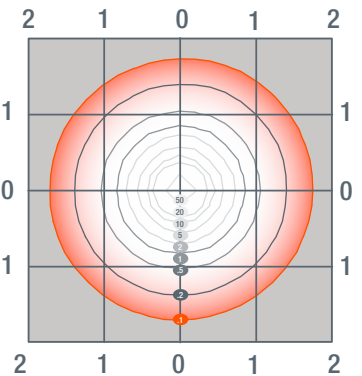

750W 4x4 60ft