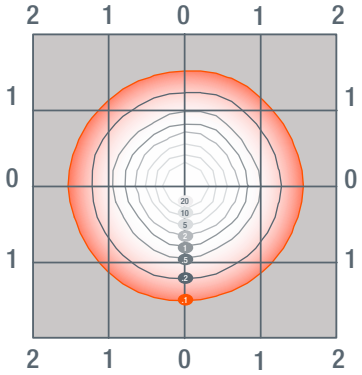

Slip Fitter for 400-500W

Slip Fitter for 750-1200W

Laser Pointer

Physical Information

Luminaire Description	Length (inches)	Width (inches)	Height (inches)	Weight (lb)	EPA	Cord Length
400/500W	16.2	15.9	16.1	33	1.6	1150mm/3.75'
750W	21.3	18.5	21	51	2.4	1150mm/3.75'
1200W	22.8	19.8	22.5	75	3.1	1150mm/3.75'

400-500W

750W

1200W

Dimensions in inches

Photometric Information

400W 4x4 60ft

500W 4x4 60ft

500W 5x5 60ft