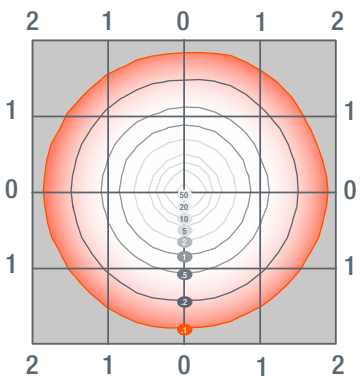

120W 4x4 90ft

Multiplier Information

Mounting Height (ft)	45	50	55	60	65	70
Multiplier	1.78	1.44	1.19	1	0.85	0.73

Mounting Height (ft)	75	80	85	90	95	100
Multiplier	1.44	1.27	1.12	1	0.9	0.81

LEDVANCE LLC
181 Ballardvale Street, Suite 203
Wilmington, MA 01887 USA
Phone 1-800-LIGHTBULB (1-800-544-4828)
www.ledvanceUS.com

LEDVANCE is a registered trademark. All other trademarks are those of their respective owners. Specifications subject to change without notice.

SCAN TO FOLLOW US
ON SOCIAL MEDIA