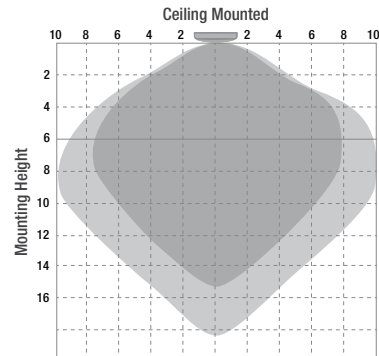

## Physical Information

Lamp Description	(A) Length in	(B) Width in	(C) Height in
PERFORMANCE CLASS Canopy 20 and 40W versions	8	8	3.7
PERFORMANCE CLASS Canopy 60 and 75W versions	10	10	4.2

**Hold time options:** 5s/30s/1min/3min/5min/10min/20min/30min

**Daylight threshold options:** 2Lux/10Lux/30Lux/50Lux  
80Lux/120Lux/Disable

**Stand-by period options:** 0s/10s/30s/1min/5min/10min/30min/+∞

## Detection Range\*

\*Dark grey denotes maximum sensitivity  
Light grey denotes decreased sensitivity  
Graph is shown at 100% detection range;  
units are shown in meters.