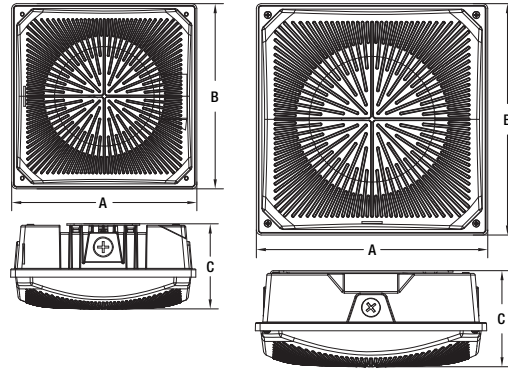

## Physical Information

Lamp Description	(A) Length in	(B) Width in	(C) Height in
PERFORMANCE CLASS Canopy 20 and 40W versions	8	8	3.7
PERFORMANCE CLASS Canopy 60 and 75W versions	10	10	4.2