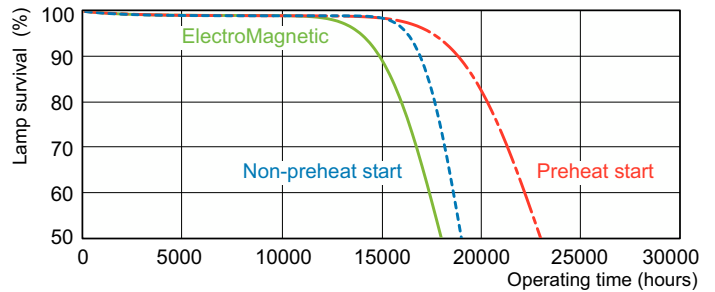

Photometric data

Spectral Power Distribution Colour - MASTER TL-D Super 80 18W/840 1SL/25

Lifetime

Life expectancy diagram - 3 hour cycle

Life expectancy diagram - 12 hour cycle

MASTER TL-D Super 80

Lifetime