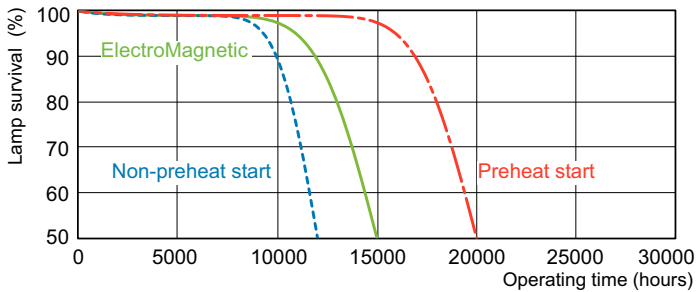

Photometric data

Spectral Power Distribution Colour - MASTER TL-D Super 80 18W/840 1SL/25

Lifetime

Life expectancy diagram - 3 hour cycle

Life expectancy diagram - 12 hour cycle

MASTER TL-D Super 80

Lifetime