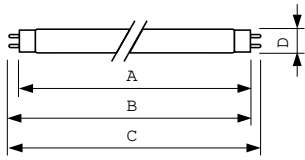

MASTER TL-D Super 80

Full product code	871150063171840
Order code	927920084023
Material Nr. (12NC)	927920084023
Numerator - Quantity Per Pack	1
Net Weight (Piece)	71.000 g

EAN/UPC - Product/Case	8711500631718
Numerator - Packs per outer box	25
EAN/UPC - Case	8711500631725

Dimensional drawing

Product	D (max)	A (max)	B (max)	B (min)	C (max)
MASTER TL-D Super 80 18W/840 1SL/25	28 mm	589.8 mm	596.9 mm	594.5 mm	604 mm